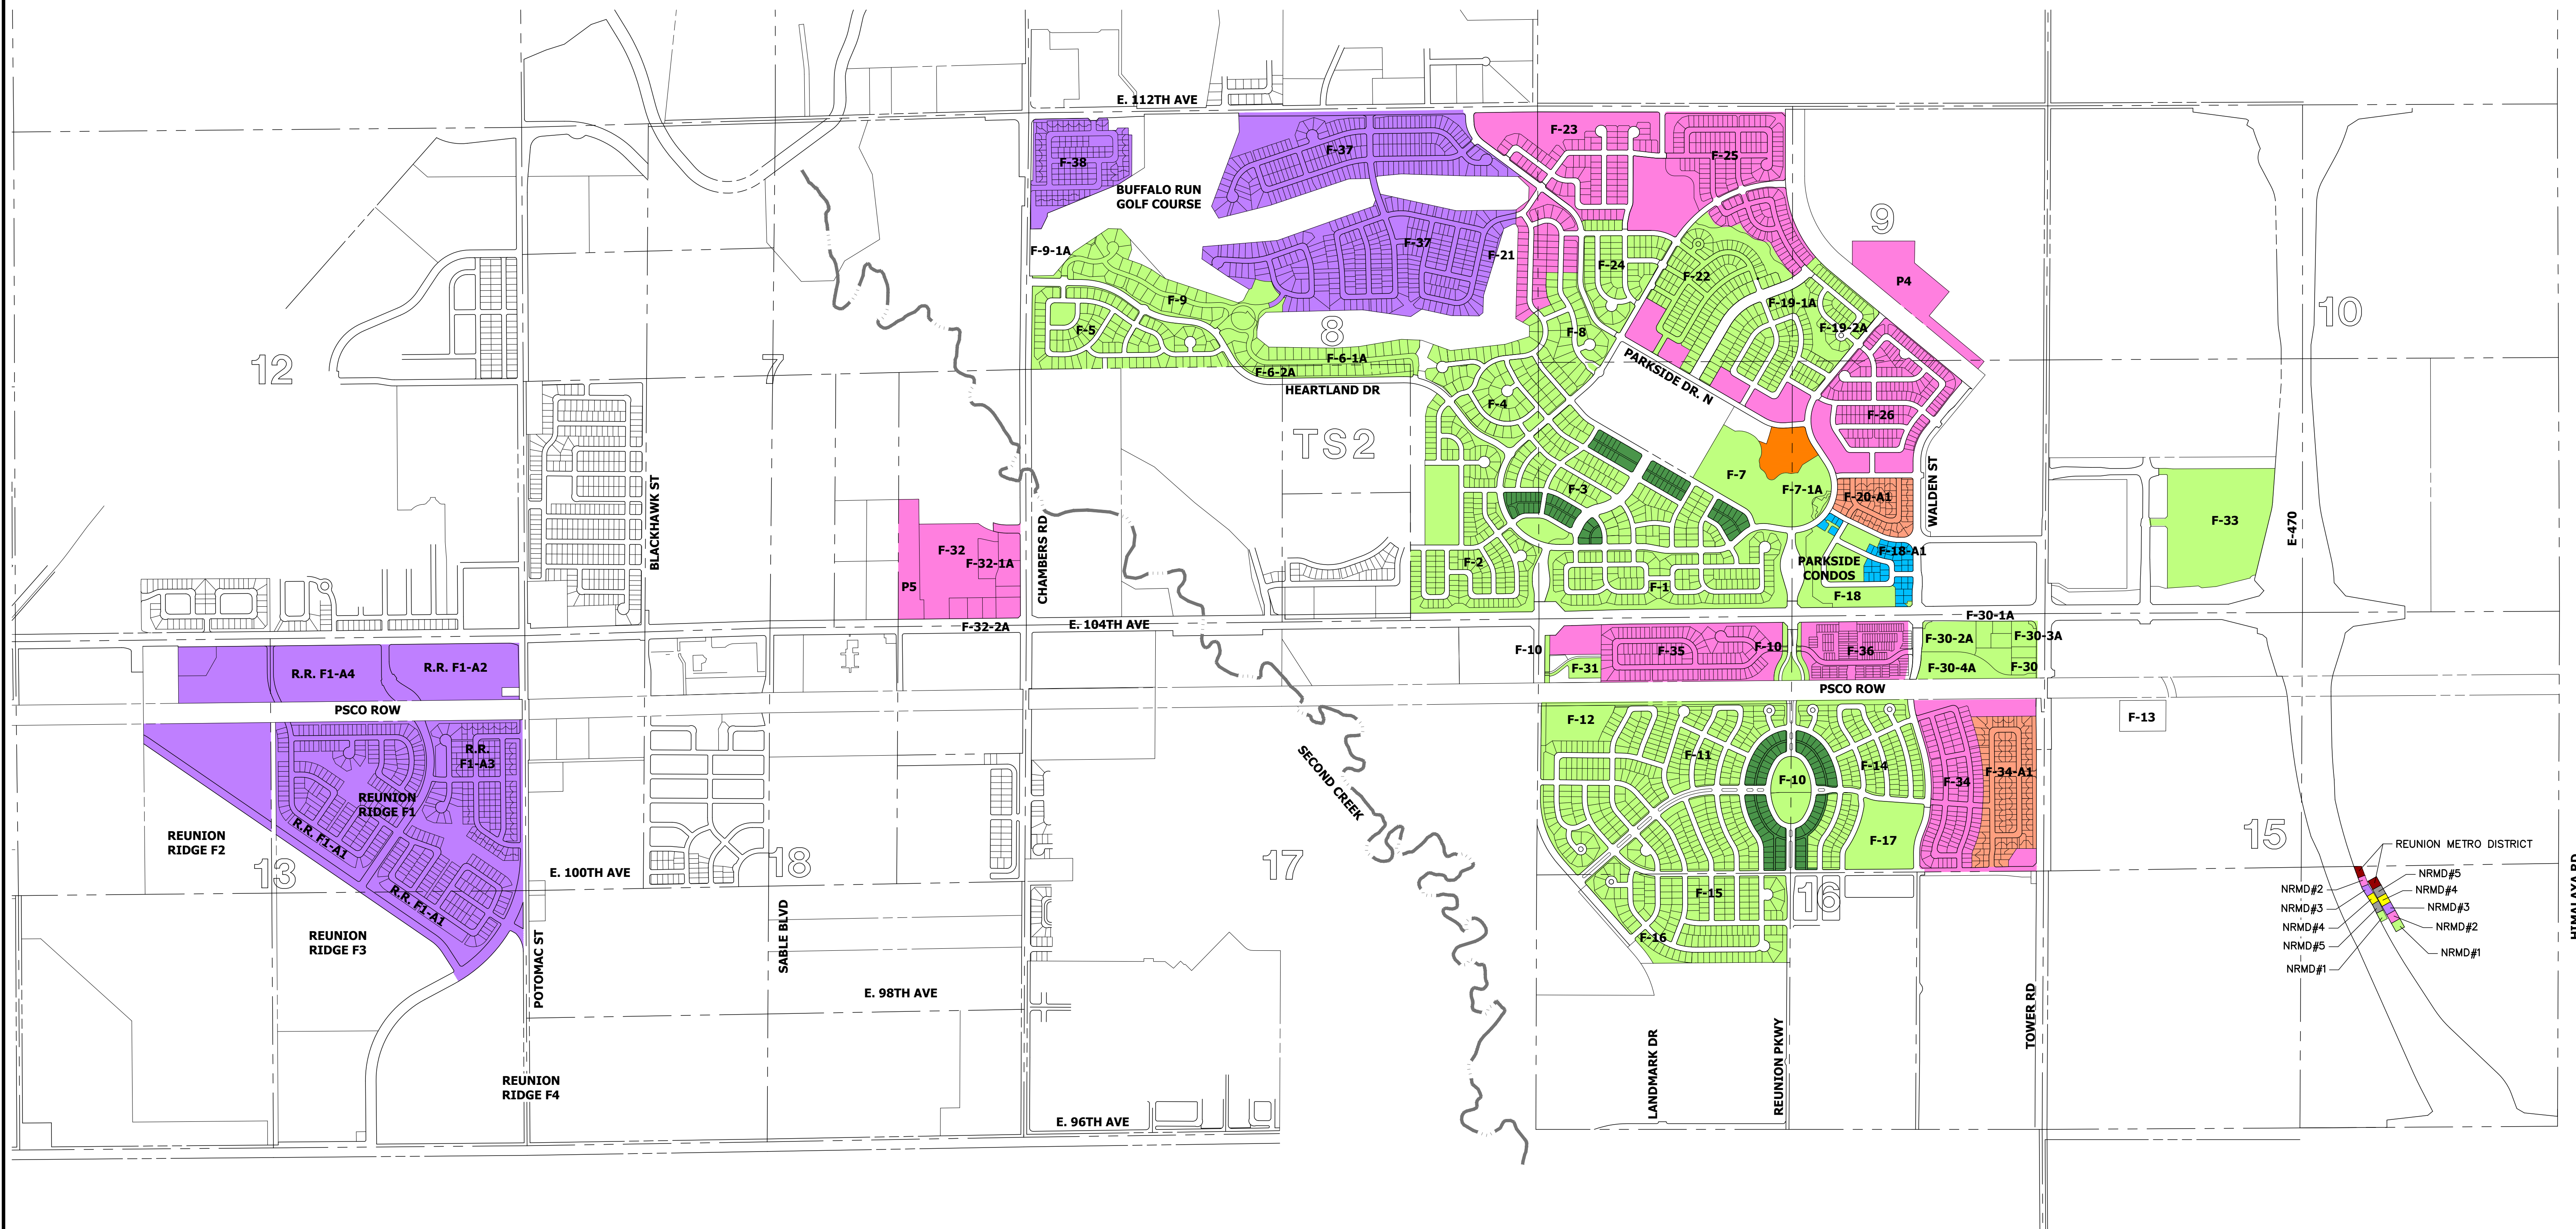

REUNION METROPOLITAN DISTRICT

NORTH RANGE METROPOLITAN DISTRICTS

COMMERCE CITY, COLORADO

OCTOBER 19, 2020

BOUNDARY MAP

LEGEND

- REUNION METRO DISTRICT
- NORTH RANGE METRO DISTRICT #1
- NORTH RANGE METRO DISTRICT #1 & SUBDISTRICT
- NORTH RANGE METRO DISTRICT #1, SUBDISTRICT NO. 2
- NORTH RANGE METRO DISTRICT #2
- NORTH RANGE METRO DISTRICT #2, SUBDISTRICT NO.1
- NORTH RANGE METRO DISTRICT #3
- NORTH RANGE METRO DISTRICT #4
- NORTH RANGE METRO DISTRICT #5
- RMD, NRMD#1, NRMD#2, NRMD#3, NRMD#4, NRMD#5

BOUNDARY MAP
 REUNION METRO DISTRICT
 JOB NO. 14421.15
 10/19/2020
 SHEET 1 OF 1

Centennial 303-740-9393 • Colorado Springs 719-593-2593
 Fort Collins 970-491-9888 • www.jrengineering.com